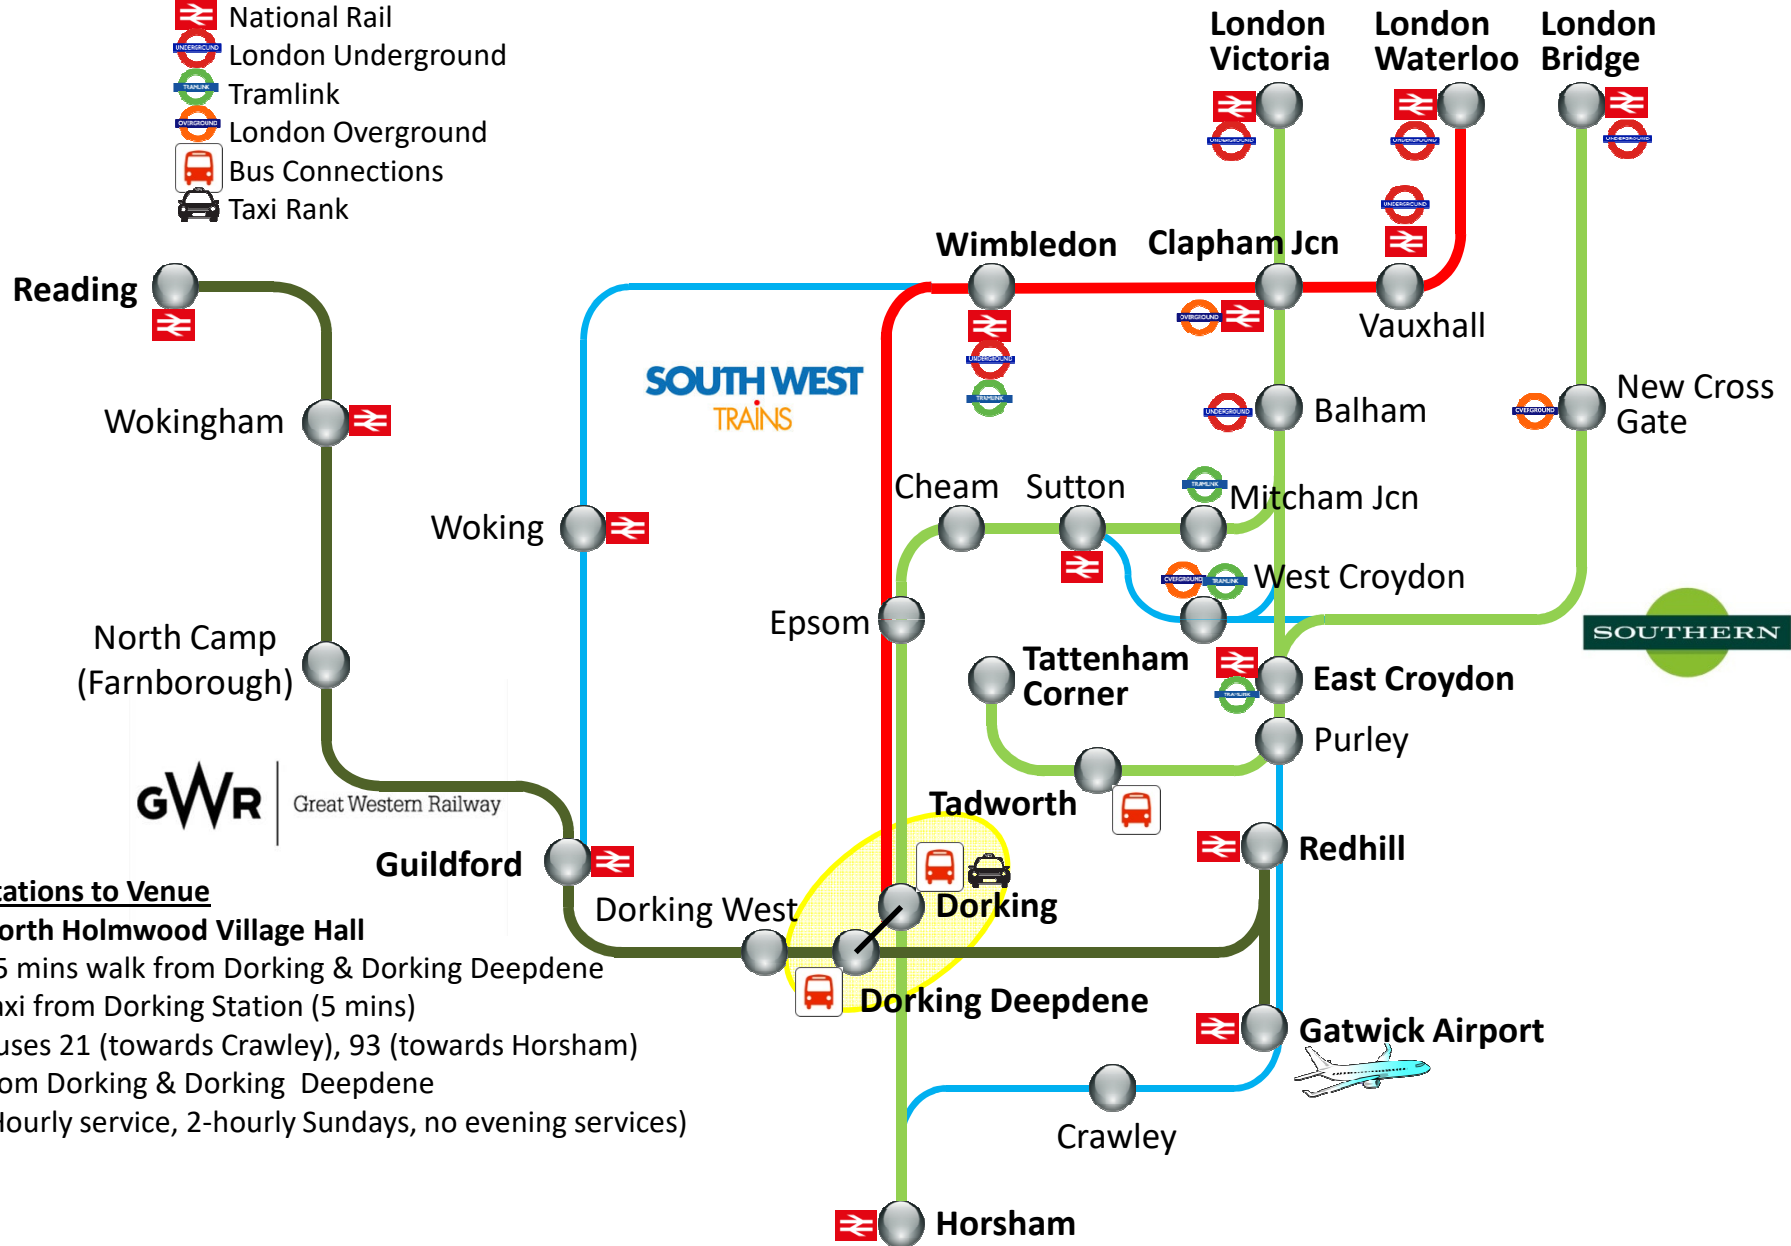

# Local Rail Map for North Holmwood Village Hall

-  National Rail
-  London Underground
-  Tramlink
-  London Overground
-  Bus Connections
-  Taxi Rank

## Stations to Venue

### North Holmwood Village Hall

-  45 mins walk from Dorking & Dorking Deepdene
-  Taxi from Dorking Station (5 mins)
-  Buses 21 (towards Crawley), 93 (towards Horsham) from Dorking & Dorking Deepdene (Hourly service, 2-hourly Sundays, no evening services)